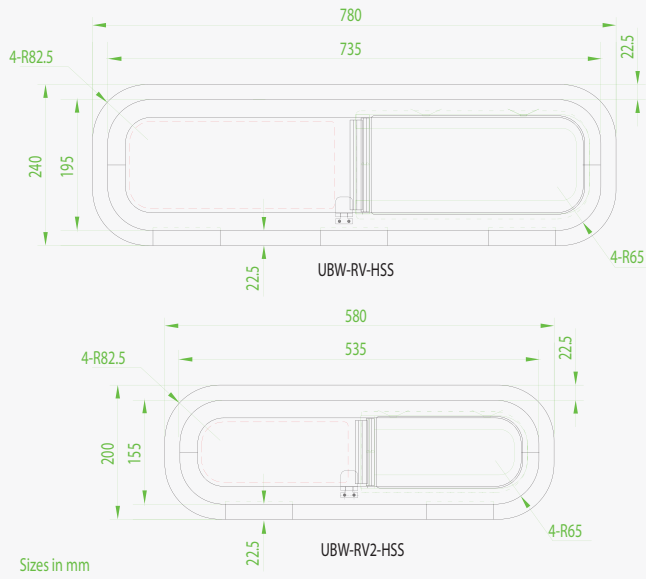

Universal Sliders with Fly Screen