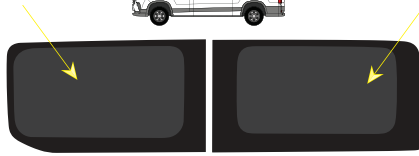

Product Range

Colors

- Green (Clear) - 77% LT
- Privacy - 17% LT

Types of windows

Fixed

Flush Slider

L2 - Medium Wheelbase (MWB)

Driver's side **without** a side loading door

Fixed : LDV90-L1
Flush Slider: LDV90-LS1-HS-Y

Fixed : LDV90-L2M

Driver's side **with** a side loading door

Fixed : LDV90-LS1
Flush Slider: LDV90-LS1-HS-Y

Fixed : LDV90-LS2M

Passenger's side **with** a side loading door