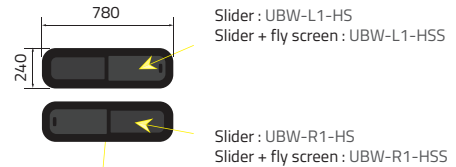

Universal Sliders

MAXUS DELIVER 9 (2019 - PRESENT)