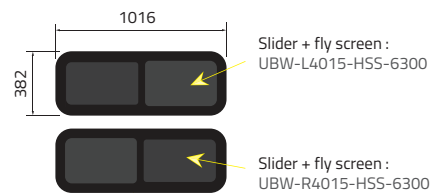

Universal Sliders

MAXUS DELIVER 9 (2019 - PRESENT)