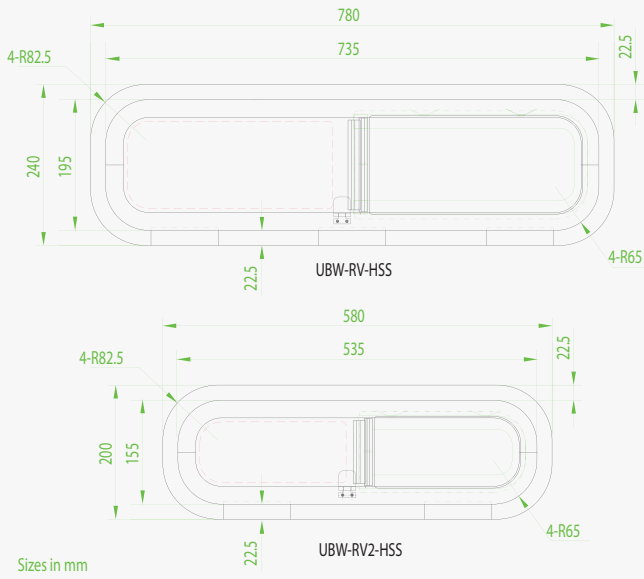

Product Range

Colors

- Green (Clear) - 77% LT
- Privacy - 17% LT

Types of windows

Fixed

Half Slider

Driver's side

Fixed : VWCM-L1
Half Slider : VWCM-L1-HS

Fixed : VWCM-L2

Barn doors

Fixed : VWCM-LB

Fixed : VWCM-RB

Passenger's side

Fixed : VWCM-R2

Fixed : VWCM-R1
Half Slider : VWCM-R1-HS

Universal Sliders with Fly Screen