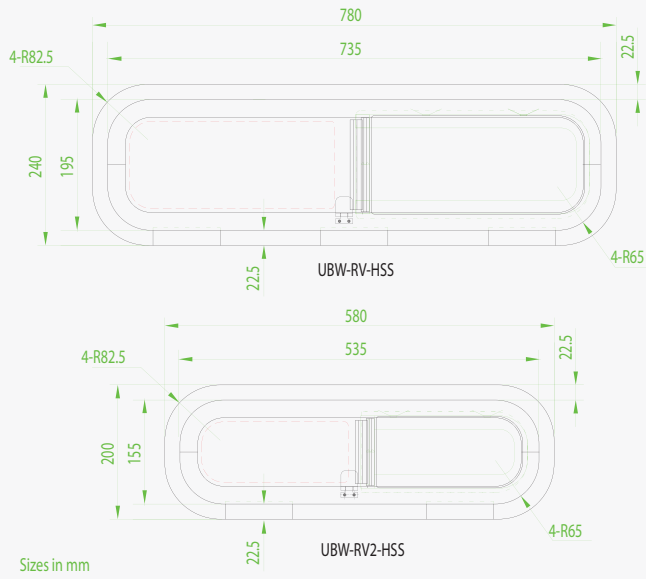

Product Range

Colors

-  Green (Clear) - 77% LT
-  Privacy - 17% LT

Types of windows

Fixed

Half Slider

L1 - Medium (4,403mm)

Driver's side

Fixed : B19-L1
Half Slider : B19-L1-HS

Fixed : B19-L2

L2 - XL (4,753mm)

Driver's side

Fixed : B19-L1
Half Slider : B19-L1-HS

Fixed : B19-L2L

Passenger's side

Fixed : B19-R2

Fixed : B19-R1
Half Slider : B19-R1-HS

Passenger's side

Fixed : B19-R2L

Fixed : B19-R1
Half Slider : B19-R1-HS

Barn doors

Fixed : B19-LB

Fixed : B19-RB

Universal Sliders with Fly Screen